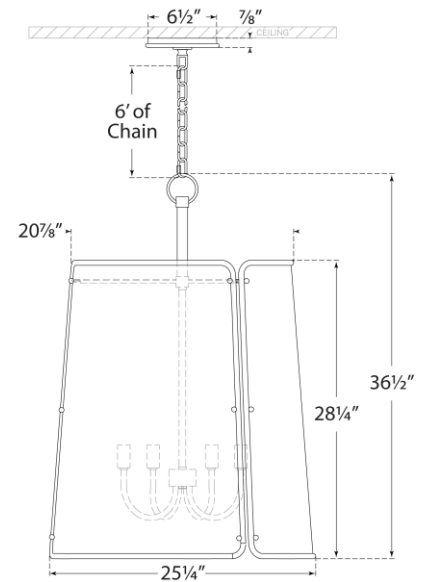

## Hastings Large Pendant

Item # S 5646PN-BLK

Designer: Carrier and Company

Height: 36.5"

Width: 25.25"

Canopy: 6.5" Round

Finishes: HAB, PN

Shade Treatments: BLK, WHT

Socket: 6 - E12 Candelabra

Wattage: 6 - 60 B

Note: Shade can be Installed Inverted

Bottom View

Front View