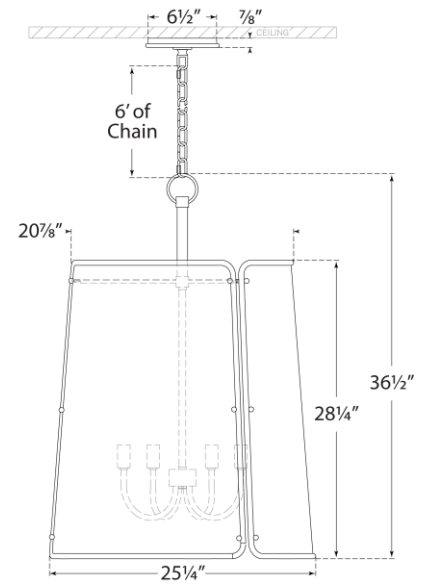

## Hastings Large Pendant

Item # S 5646PN-WHT

Designer: Carrier and Company

Height: 36.5"

Width: 25.25"

Canopy: 6.5" Round

Finishes: HAB, PN

Shade Treatments: BLK, WHT

Socket: 6 - E12 Candelabra

Wattage: 6 - 60 B

Note: Shade can be Installed Inverted

Bottom View

Front View