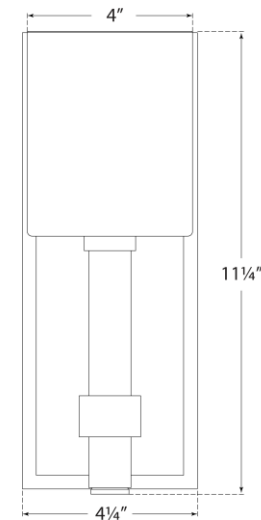

## Maribelle Single Sconce

Item # SK 2450HAB-WG

Designer: Suzanne Kasler

Height: 11.5"

Width: 4.25"

Extension: 5.75"

Backplate: 4.25" x 11" Rectangle

Finishes: HAB, PN

Shade Treatments: WG, HAB, PN

Socket: E12 Candelabra

Wattage: 40 B

Front View

Side View