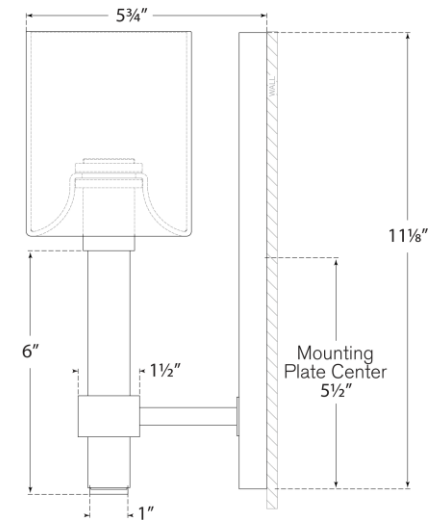

## Maribelle Single Sconce

Item # SK 2450HAB-WG

Designer: Suzanne Kasler

Height: 11.5"

Width: 4.25"

Extension: 5.75"

Backplate: 4.25" x 11" Rectangle

Finishes: HAB, PN

Shade Treatments: WG, HAB, PN

Socket: E12 Candelabra

Wattage: 40 B

Front View

Side View