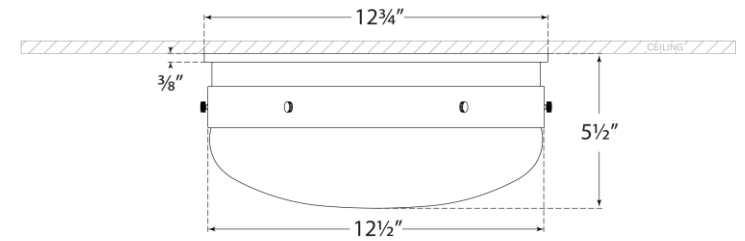

## Hicks Small Flush Mount

Item # TOB 4063HAB-WG

Designer: Thomas O'Brien

Height: 5.5"

Width: 13"

Finishes: AN, BZ/HAB, HAB, PN

Glass Options: WG

Socket: 2 - E26 Keyless

Wattage: 2 - 60 A19

Weight: 9 Pounds

Front View

Bottom View