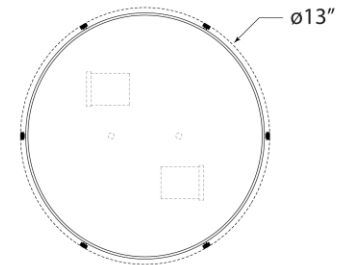

## Hicks Small Flush Mount

Item # TOB 4063HAB-WG

Designer: Thomas O'Brien

Height: 5.5"

Width: 13"

Finishes: AN, BZ/HAB, HAB, PN

Glass Options: WG

Socket: 2 - E26 Keyless

Wattage: 2 - 60 A19

Weight: 9 Pounds

Front View

Bottom View