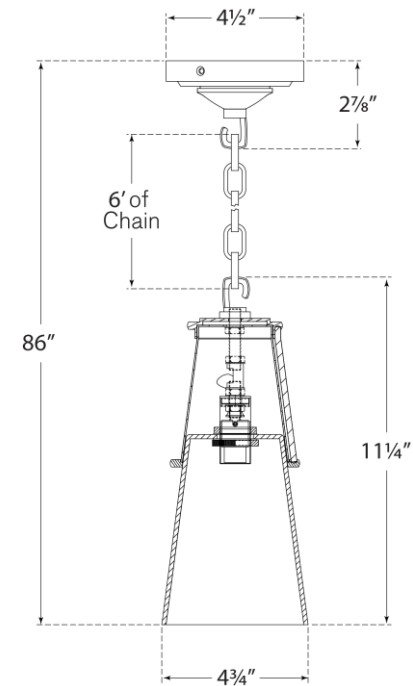

TEAR SHEET

Robinson Small Pendant

Item # TOB 5751HAB-SG

Designer: Thomas O'Brien

Height: 11.25"

Width: 4.75"

Canopy: 4.5" Round

Finishes: BZ, HAB, PN

Glass Options: CG, SG, WG

Socket: E12 Candelabra

Wattage: 60 B11

Weight: 6 Pounds

TOB5751