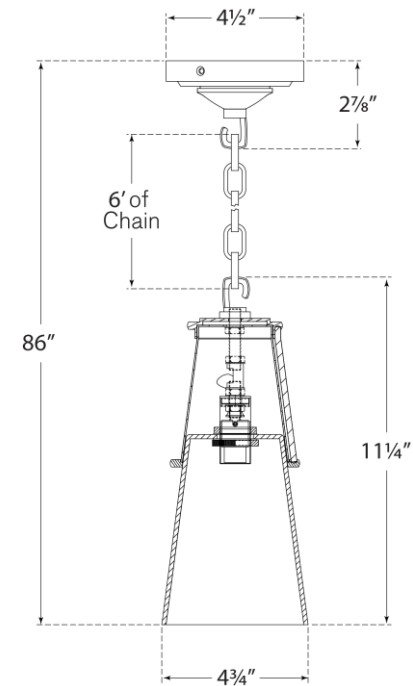

## Robinson Small Pendant

Item # TOB 5751PN-SG

Designer: Thomas O'Brien

Height: 11.25"

Width: 4.75"

Canopy: 4.5" Round

Finishes: BZ, HAB, PN

Glass Options: CG, SG, WG

Socket: E12 Candelabra

Wattage: 60 B11

Weight: 6 Pounds

TOB5751