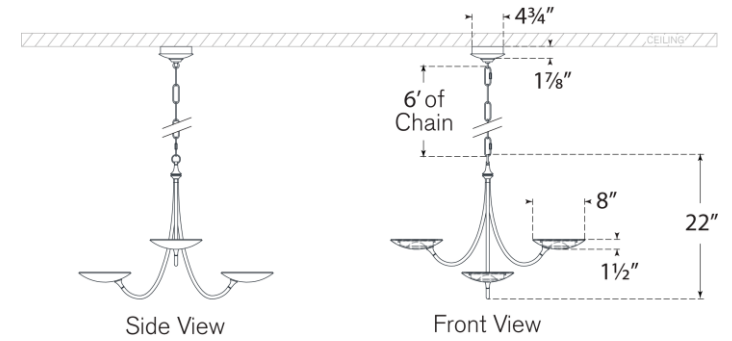

TEAR SHEET

Keira Medium Chandelier

Item # TOB 5780WHT/HAB

Designer: Thomas O'Brien

Height: 22"

Width: 29.75"

Canopy: 4.75" Round

Finishes: BZ/HAB, HAB, PN, WHT/HAB

Socket: Dedicated LED

Wattage: 23w (1750lm)

Note: UL Only

Side View

Front View

Top View