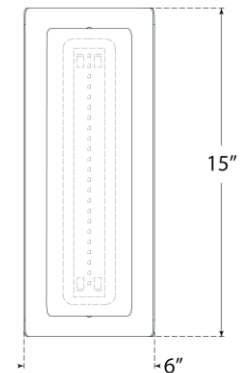

TEAR SHEET

Penumbra 15" Sconce

Item # WS 2074HAB/WHT

Designer: Windsor Smith

Height: 15"

Width: 6"

Extension: 4.5"

Backplate: 3.25" x 13.25" Rectangle

Finishes: BZ/L, BZ/WHT, HAB/L, HAB/WHT, PN/L, PN/WHT

Lightsource: Dedicated LED

Wattage: 9w (1000lm)

Weight: 6 Pounds

Note: UL Only | Requires Smaller Outlet Box

Top View

Side View

Front View