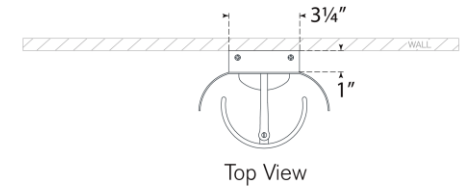

TEAR SHEET

Penumbra 15" Sconce

Item # WS 2074HAB/WHT

Designer: Windsor Smith

Height: 15"

Width: 6"

Extension: 4.5"

Backplate: 3.25" x 13.25" Rectangle

Finishes: BZ/L, BZ/WHT, HAB/L, HAB/WHT, PN/L, PN/WHT

Lightsource: Dedicated LED

Wattage: 9w (1000lm)

Weight: 6 Pounds

Note: UL Only | Requires Smaller Outlet Box

Top View

Side View

Front View