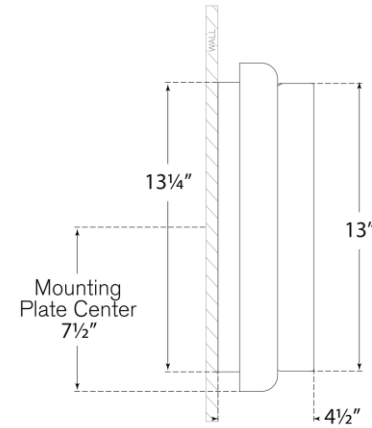

TEAR SHEET

Penumbra 15" Sconce

Item # WS 2074HAB/WHT

Designer: Windsor Smith

Height: 15"

Width: 6"

Extension: 4.5"

Backplate: 3.25" x 13.25" Rectangle

Finishes: BZ/L, BZ/WHT, HAB/L, HAB/WHT, PN/L, PN/WHT

Lightsource: Dedicated LED

Wattage: 9w (1000lm)

Weight: 6 Pounds

Note: UL Only | Requires Smaller Outlet Box

Top View

Side View

Front View