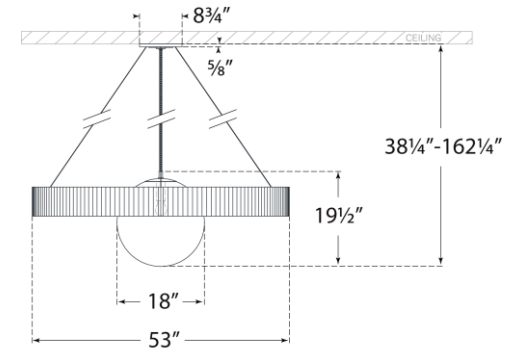

## Arena 53" Ring and Globe Chandelier

Item # WS 5002BZ/WHT-WG

Designer: Windsor Smith

O/A Height: 38.25" - 282"

Fixture Height: 19.5"

Width: 53"

Canopy: 8.75" Round

Finishes: BZ, HAB, PN

Trim Options: NO, WHT

Socket: E26 Keyless

Wattage: 15 LED A19

Weight: 22 Pounds

Note: UL Only | Height Not Adjustable After Installation

Front View

Top View