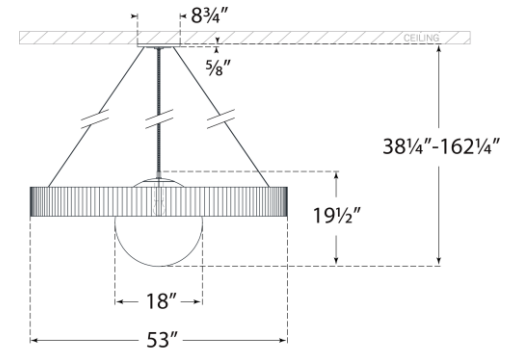

TEAR SHEET

Arena 53" Ring and Globe Chandelier

Item # WS 5002HAB/NO-WG

Designer: Windsor Smith

O/A Height: 38.25" - 282"

Fixture Height: 19.5"

Width: 53"

Canopy: 8.75" Round

Finishes: BZ, HAB, PN

Trim Options: NO, WHT

Socket: E26 Keyless

Wattage: 15 LED A19

Weight: 22 Pounds

Note: UL Only | Height Not Adjustable After Installation

Front View

Top View