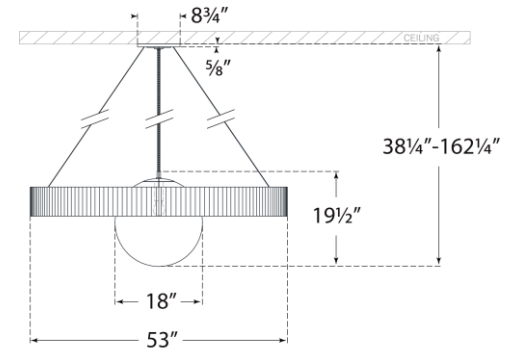

## Arena 53" Ring and Globe Chandelier

Item # WS 5002PN/NO-WG

Designer: Windsor Smith

O/A Height: 38.25" - 282"

Fixture Height: 19.5"

Width: 53"

Canopy: 8.75" Round

Finishes: BZ, HAB, PN

Trim Options: NO, WHT

Socket: E26 Keyless

Wattage: 15 LED A19

Weight: 22 Pounds

Note: UL Only | Height Not Adjustable After Installation

Front View

Top View