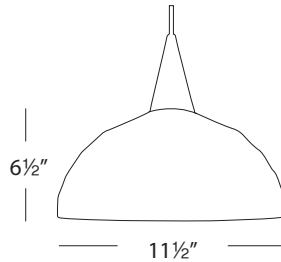

FELIS – model: G404

Cosmopolitan Collection

WAC LIGHTING

Responsible Lighting®

Fixture Type:

Catalog Number:

Project: _____

Location: _____