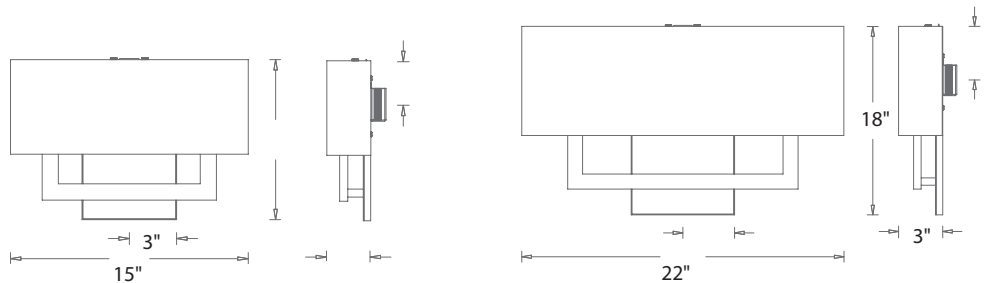

PRODUCT DESCRIPTION

An unequivocal transitional choice for both formal and casual spaces. Beautiful ambient lighting in a luxury residence or boutique hotel. Three ADA compliant sizes are available.

FEATURES

- Trimless fabric shade
- Etched glass diffuser
- ADA compliant
- Dimming: 100% - 10% ELV
- ETL & cETL damp location listed
- Transformer located in J box
- 80,000 hour rated life
- Color Temp: 2700K
- 90 CRI
- 277V available (special order)

SPECIFICATIONS

- **Construction:** Steel with fabric shade

REPLACEMENT PARTS

RPL-SHA-13107-01 *Cloth Shade*
RPL-GLA-13107-01 *Top Diffuse*
RPL-GLA-13107-02 *Bottom Diffuse*
(same for other sizes)

ORDERING NUMBER

Model#	Length	Watt	LED Lumens	Delivered Lumens	Finish
WS-13107	7"	6W	284	110	BN <i>Brushed Nickel</i> BR <i>Brushed Brass</i> BO <i>Brushed Bronze</i> PN <i>Polished Nickel</i>
WS-13115	15"	10.5W	566	250	
WS-13122	22"	15.5W	851	365	

Example: **WS-13107-BO**

For 277V, add an "F" before the finish: **WS-13107F-BO**

waclighting.com
Phone (800) 526.2588
Fax (800) 526.2585

Headquarters/Eastern Distribution Center
44 Harbor Park Drive
Port Washington, NY 11050

Central Distribution Center
1600 Distribution Ct
Lithia Springs, GA 30122

Western Distribution Center
1750 Archibald Avenue
Ontario, CA 91760