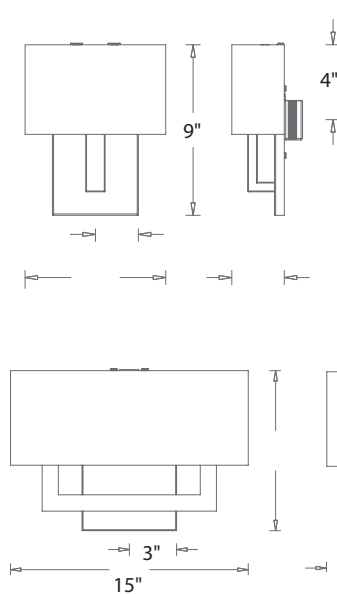

MANHATTAN – model: WS-131

dwelLED™ LED Wall Sconce

WAC LIGHTING

Responsible Lighting®

Fixture Type:

Catalog Number:

Project:

Location: