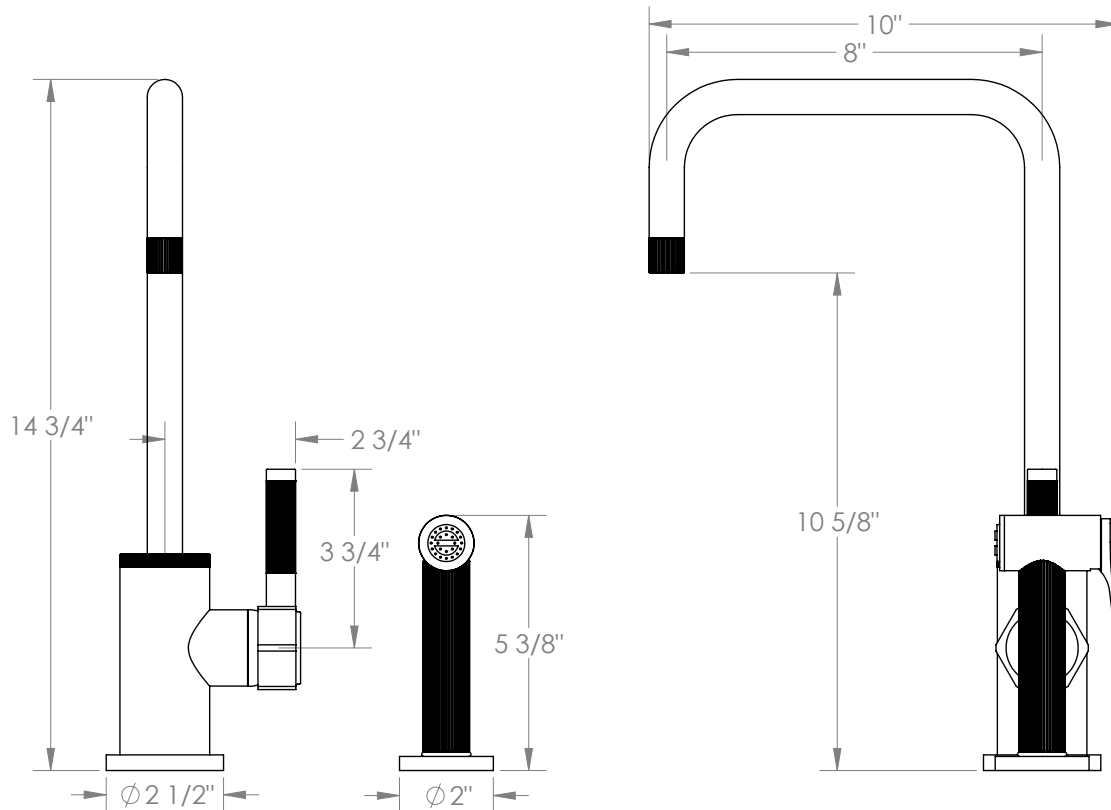

WATERMARK

BROOKLYN, NEW YORK

Sutton 111-7.4-SP4

Deck Mounted, Monoblock Kitchen Faucet with
Side Spray

- Side Spray Hose Length: 50" (Final Length May Vary)
- Fits Deck Up To 1-1/2" Thick
- Recommended Mounting Hole: 1-3/8"
- All Lead-Free Brass Construction
- Flow Rate: 1.75 GPM
- Ceramic Mixing Cartridge
- 360° Rotating Spout
- Professional Installation Required

Available in all finishes shown on the [Watermark Designs website](https://www.watermark-designs.com)

Meets the applicable requirements of ASME A112.18.1-2005/CSA B125.1-05, entitled "Plumbing Supply Fittings".

Watermark Designs reserves the right to make revisions without notice to produce specifications. All product dimensions are nominal.

09/2023

350 Dewitt Ave. Brooklyn, NY 11207 USA | T: 1 718 257 2800 | F: 1 718 257 2144 | customerservice@watermark-designs.com