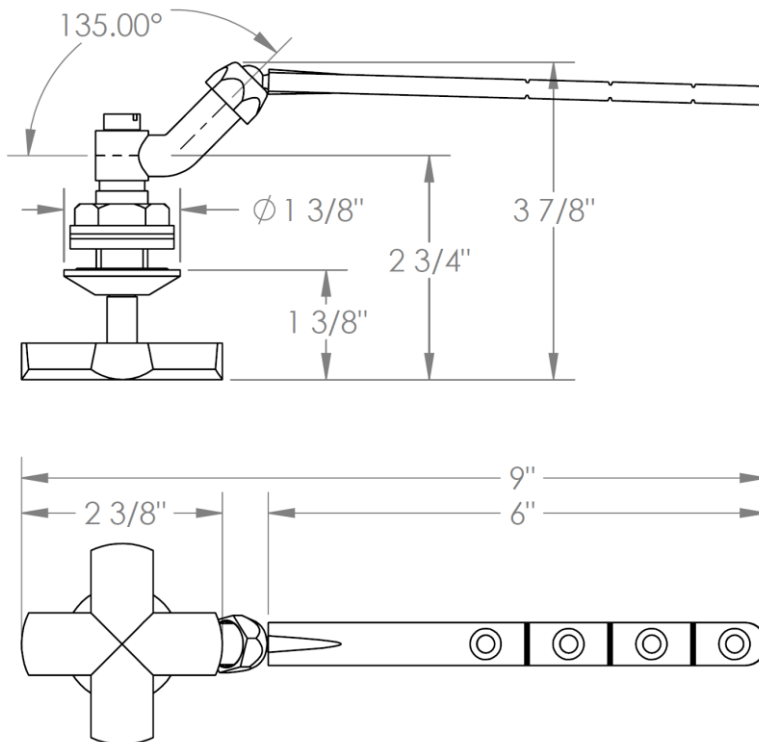

125-0.11-

Tank Lever - Front, Side or Angle Mount

Note: Watermark cannot guarantee fit with any specific tank. Please check dimensions for compatibility

HANDLE TRIM OPTIONS

BG4 - JOYCE

BG5 - MARKET