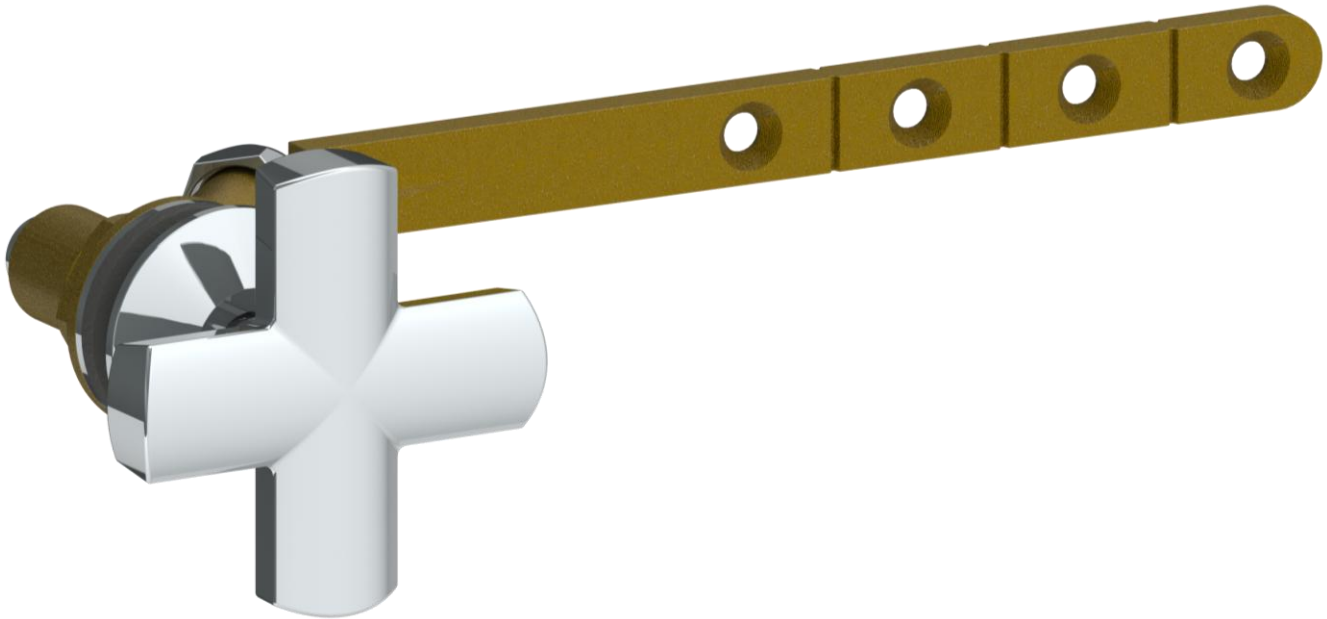

125-0.11-

Tank Lever - Front, Side or Angle Mount

Note: Watermark cannot guarantee fit with any specific tank. Please check dimensions for compatibility

HANDLE TRIM OPTIONS

BG4 - JOYCE

BG5 - MARKET