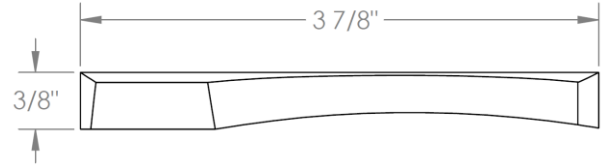

125-0.11-

Tank Lever - Front, Side or Angle Mount

Note: Watermark cannot guarantee fit with any specific tank. Please check dimensions for compatibility

HANDLE TRIM OPTIONS

BG4 - JOYCE

BG5 - MARKET