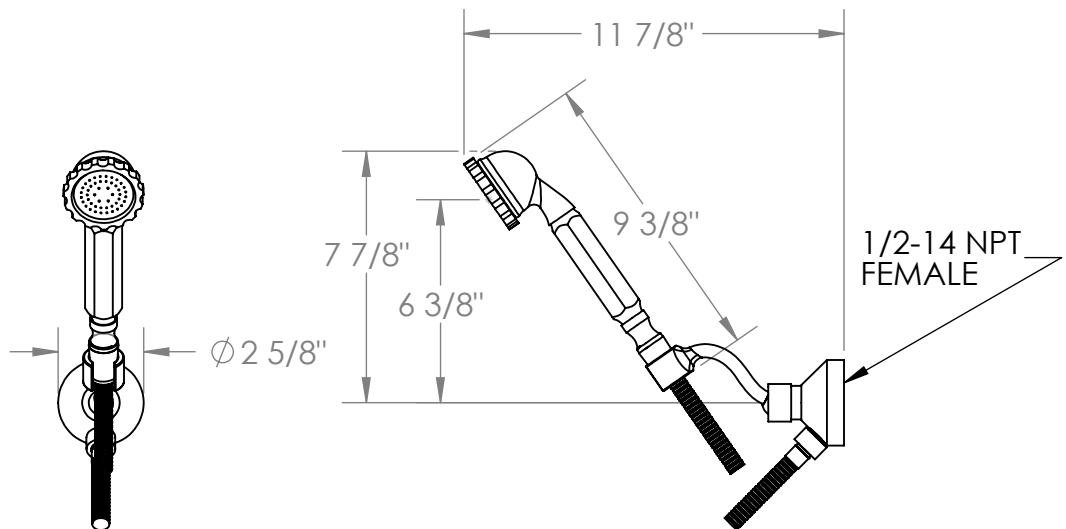

133-HSHK3

Wall Mounted Hand Shower Set

Includes hand shower and 69" hose

Flow rate: 1.75 GPM

Meets the applicable requirements of ASME A12.18.1-2005/CSA B125.1-05, entitled "Plumbing Supply Fittings"

WATERMARK DESIGNS 7/28/2020