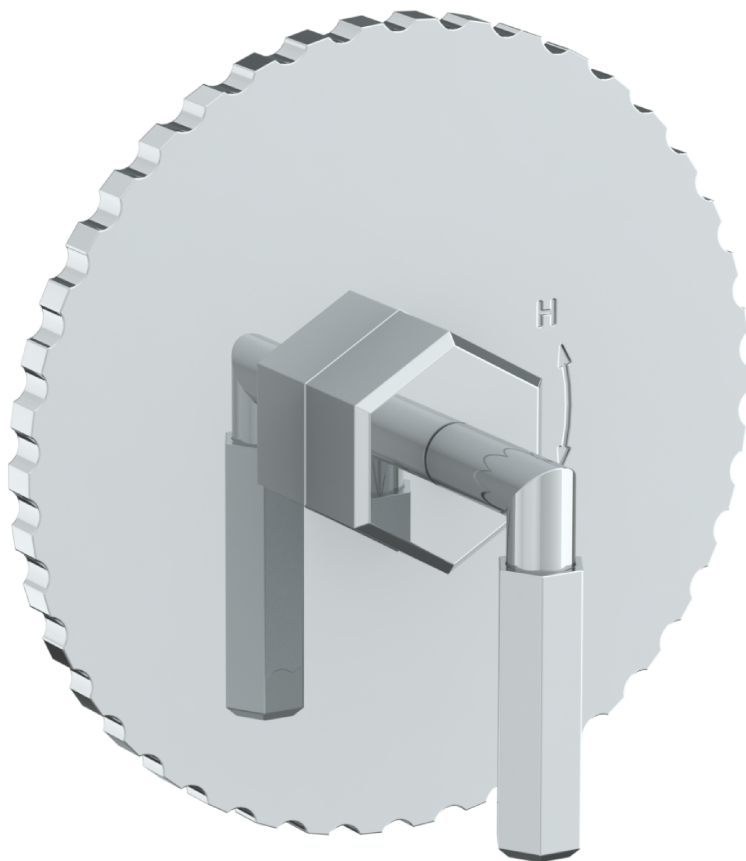

133-P80-JA4

Wall Mounted Pressure Balance Shower Trim
For use with SS-PB75 pressure balance rough

Meets the applicable requirements of ASME A112.18.1-2005/CSA B125.1-05, entitled "Plumbing Supply Fittings"