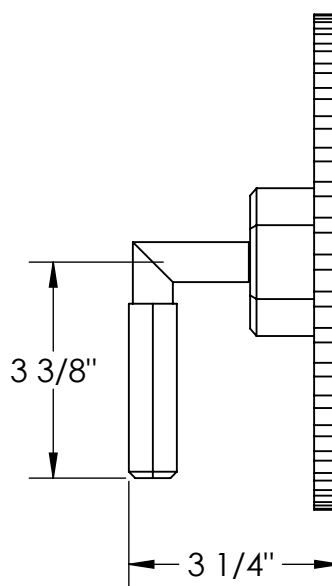

133-P80-JA4

Wall Mounted Pressure Balance Shower Trim
For use with SS-PB75 pressure balance rough

Meets the applicable requirements of ASME A112.18.1-2005/CSA B125.1-05, entitled "Plumbing Supply Fittings"