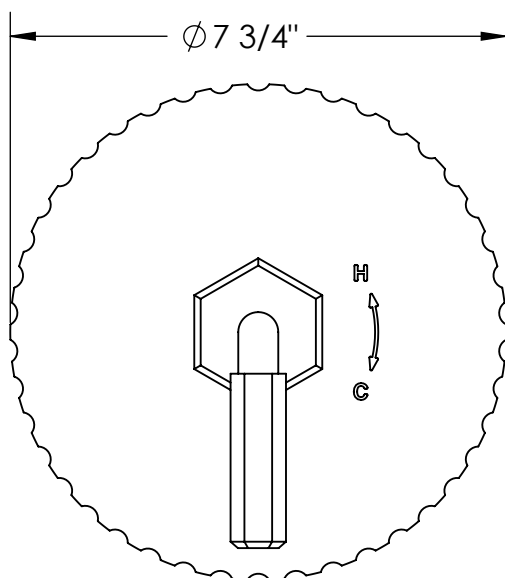

133-P80-JA4

Wall Mounted Pressure Balance Shower Trim
For use with SS-PB75 pressure balance rough

Meets the applicable requirements of ASME A112.18.1-2005/CSA B125.1-05, entitled "Plumbing Supply Fittings"