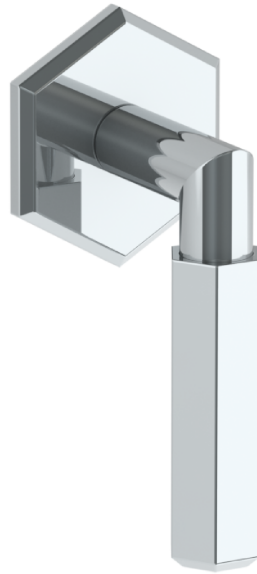

133-WTR-JA4

Wall Mounted Trim

For use with SS-TS200-C, SS-TS200-H, SS-TS150-C, SS-TS150-H, SS-WD2, SS-WD3, SS-VCWD2 or SS-VCWD3 roughs

Meets the applicable requirements of ASME A112.18.1-2005/CSA B125.1-05, entitled "Plumbing Supply Fittings"