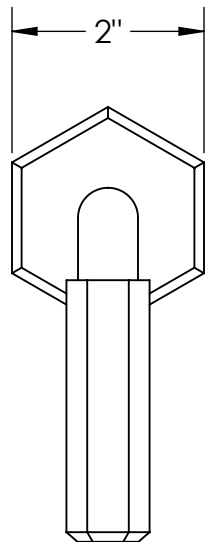

133-WTR-JA4

Wall Mounted Trim

For use with SS-TS200-C, SS-TS200-H, SS-TS150-C, SS-TS150-H, SS-WD2, SS-WD3, SS-VCWD2 or SS-VCWD3 roughs

Meets the applicable requirements of ASME A112.18.1-2005/CSA B125.1-05, entitled "Plumbing Supply Fittings"