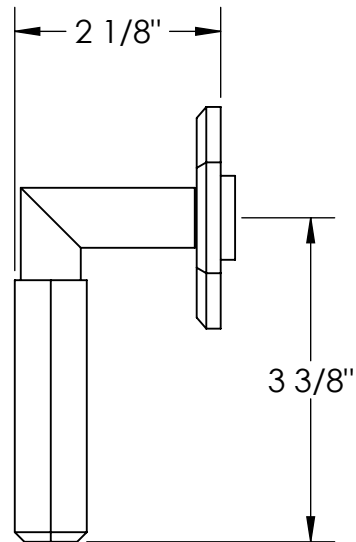

133-WTR-JA4

Wall Mounted Trim

For use with SS-TS200-C, SS-TS200-H, SS-TS150-C, SS-TS150-H, SS-WD2, SS-WD3, SS-VCWD2 or SS-VCWD3 roughs

Meets the applicable requirements of ASME A112.18.1-2005/CSA B125.1-05, entitled "Plumbing Supply Fittings"