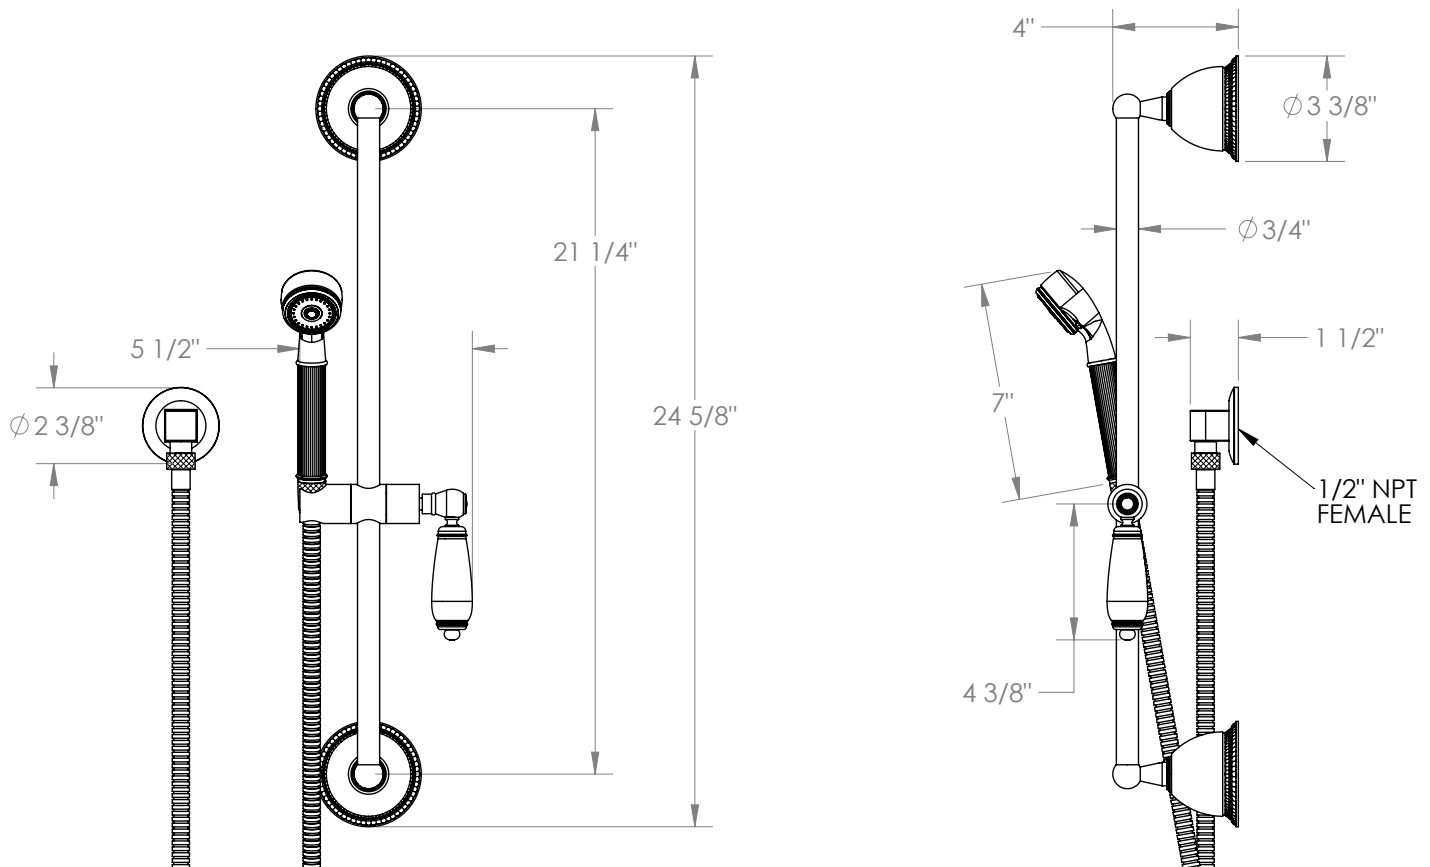

## Venetian 180-HSPB1-CC Positioning Bar Shower Kit with Hand Shower

- Handshower Flow Rate: 1.75 GPM
- Slide bar features an adjustable shower holder that can be set along length of bar and can be set at angle up to 45°
- Hose Length: 69"
- Includes two backflow preventers- one in the hand shower and one in the wall elbow

### Includes The Following Components:

- Shower Positioning Bar: 180-6524
- Hand Shower: SH-S1000A1
- Wall Elbow: ELB-6001
- Shower Hose: DS-4079

Available in all finishes shown on the [Watermark Designs website](https://www.watermark-designs.com)

Meets the applicable requirements of ASME A112.18.1-2005/CSA B125.1-05, entitled "Plumbing Supply Fittings".

Watermark Designs reserves the right to make revisions without notice to produce specifications. All product dimensions are nominal.