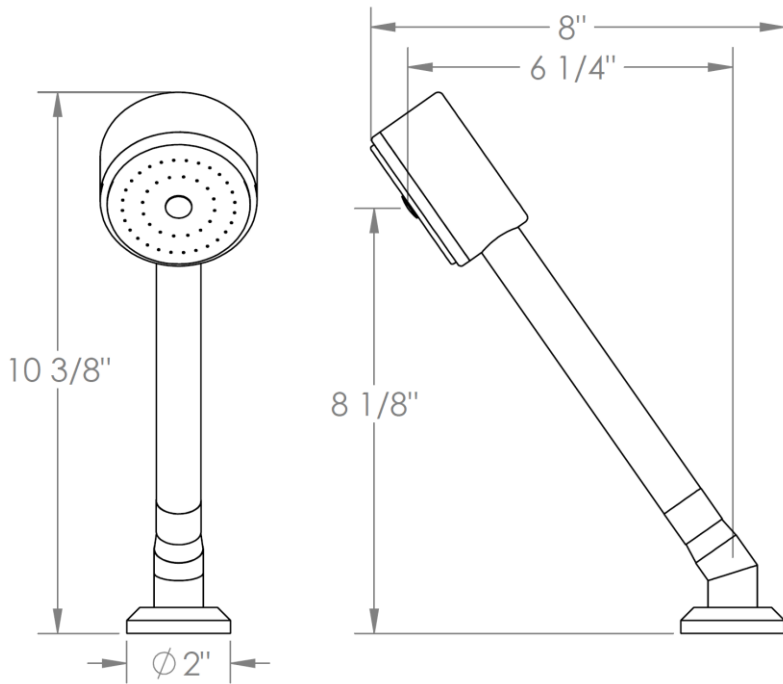

25-DHS

Deck Mounted Pull Out Hand Shower Set

Includes DM-3079 hose

Flow Rate: 1.75 GPM

Meets the applicable requirements of ASME A112.18.1-2005/CSA B125.1-05, entitled "Plumbing Supply Fittings"

WATERMARK DESIGNS 1/18/2019