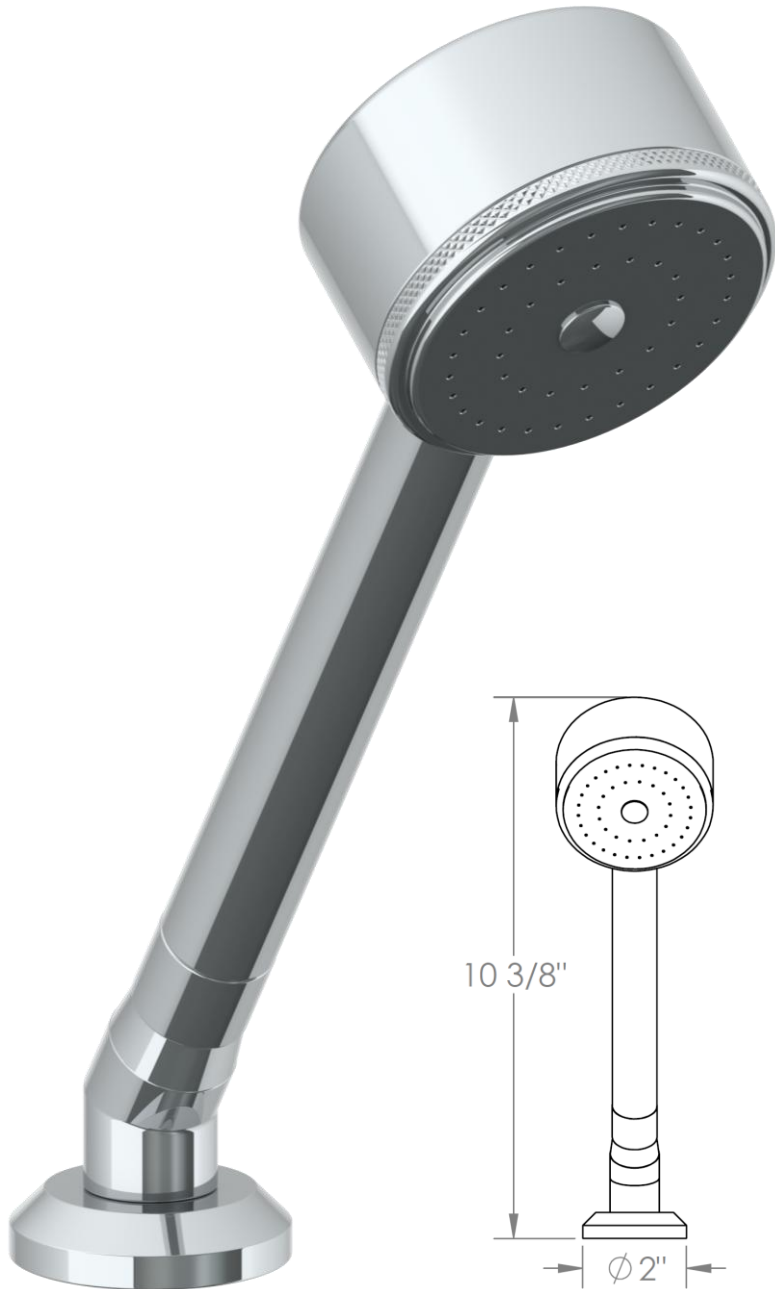

25-DHS

Deck Mounted Pull Out Hand Shower Set

Includes DM-3079 hose

Flow Rate: 1.75 GPM

Meets the applicable requirements of ASME A112.18.1-2005/CSA B125.1-05, entitled "Plumbing Supply Fittings"

WATERMARK DESIGNS 1/18/2019