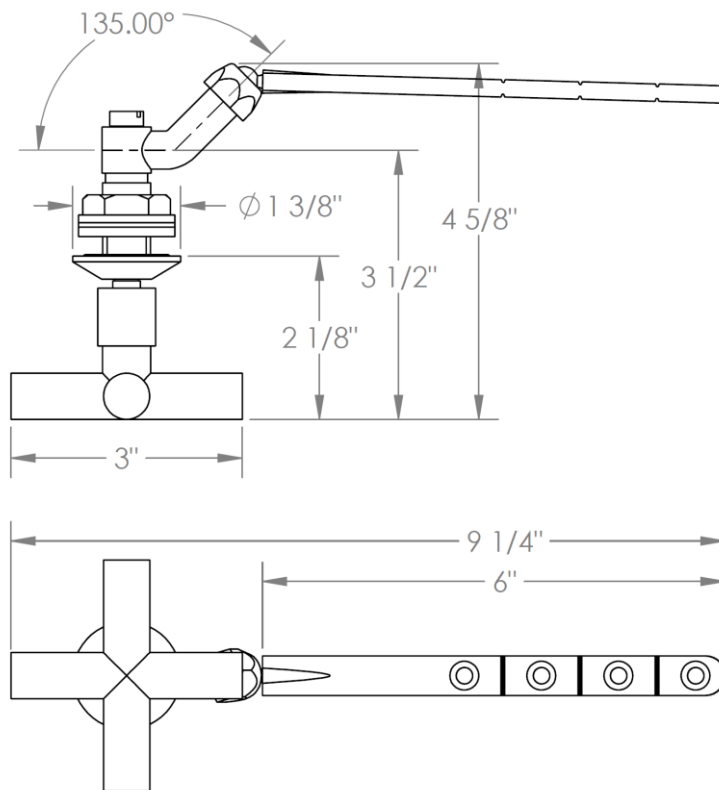

27-0.11-CL15

Tank Lever - Front, Side or Angle Mount

Note: Watermark cannot guarantee fit with any specific tank. Please check dimensions for compatibility

WATERMARK DESIGNS 1/18/2019

350 Dewitt Ave Brooklyn NY 11207 USA T 718 257 2800 F 718 257 2144 info@watermark-designs.com