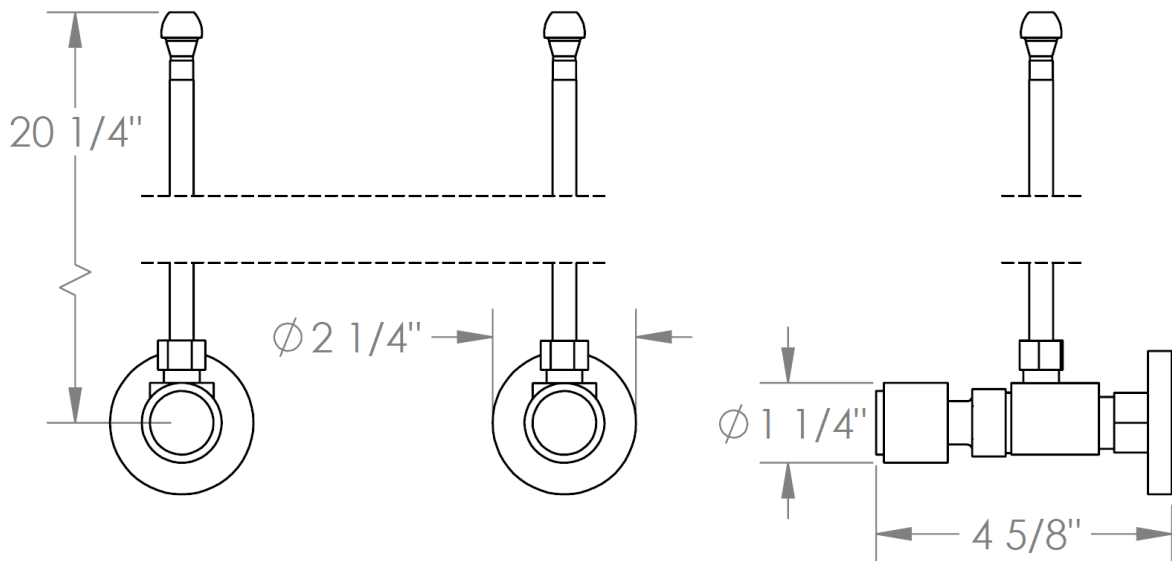

27-MAS1-CL16

Lavatory Angle Stop Kit

1/2" Compression x 3/8" OD Compression

WATERMARK DESIGNS 1/31/2019

350 Dewitt Ave Brooklyn NY 11207 USA T 718 257 2800 F 718 257 2144 info@watermark-designs.com