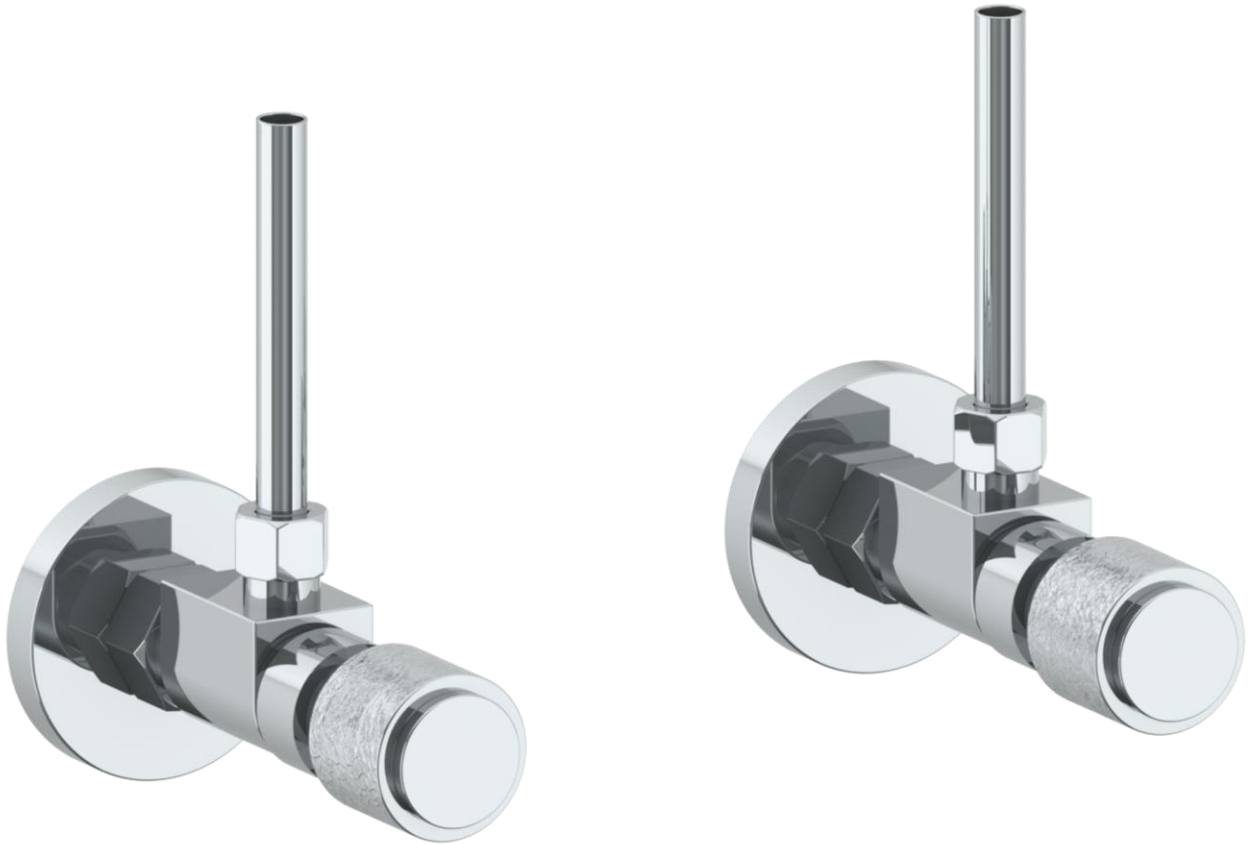

27-MAS1-CL16

Lavatory Angle Stop Kit

1/2" Compression x 3/8" OD Compression

WATERMARK DESIGNS 1/31/2019

350 Dewitt Ave Brooklyn NY 11207 USA T 718 257 2800 F 718 257 2144 info@watermark-designs.com