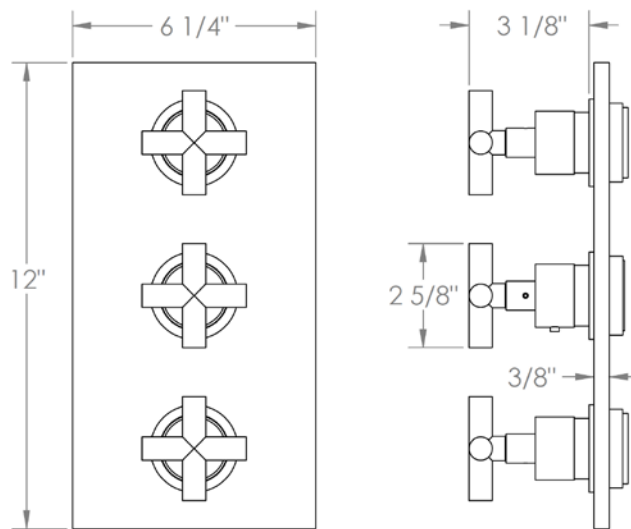

**27-T30-CL15**

Trim Kit for Thermostatic Valve with 2 Built-In Controls  
For use with SS-TH6000 thermostatic rough

**WATERMARK DESIGNS 5/1/2018**