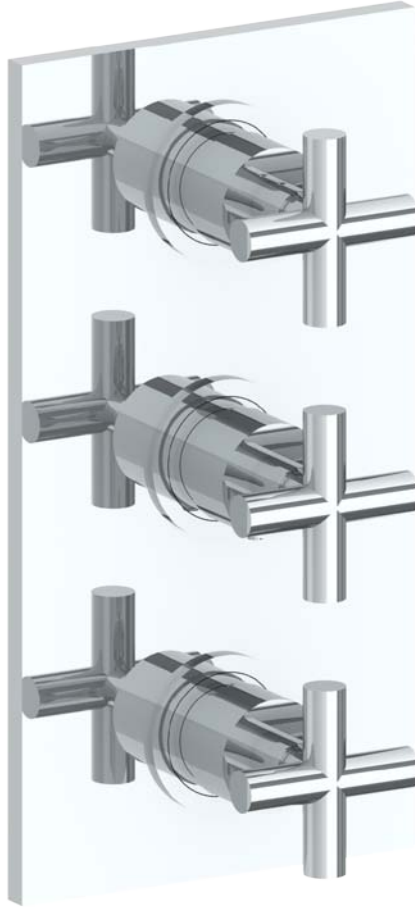

**27-T30-CL15**

Trim Kit for Thermostatic Valve with 2 Built-In Controls  
For use with SS-TH6000 thermostatic rough

**WATERMARK DESIGNS 5/1/2018**