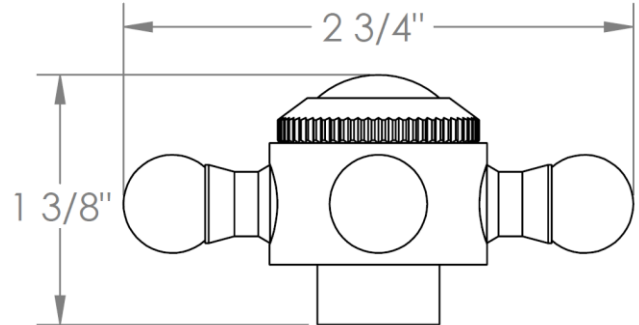

314-MAS7-
Toilet Angle Stop Kit
1/2" Sweat x 3/8" OD Compression

HANDLE TRIM OPTIONS

CRY4 – ROOSEVELT

CRY5 – MARMONT

T6 – NEWTON

XX – SHETFIELD

YY – NEWPORT