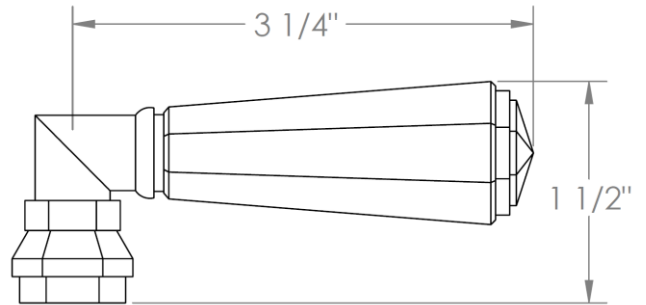

314-MAS7-
Toilet Angle Stop Kit
1/2" Sweat x 3/8" OD Compression

HANDLE TRIM OPTIONS

CRY4 – ROOSEVELT

CRY5 – MARMONT

T6 – NEWTON

XX – SHETFIELD

YY – NEWPORT