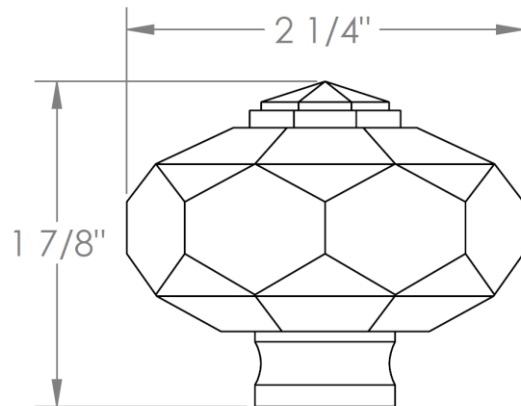

314-MAS7-
Toilet Angle Stop Kit
1/2" Sweat x 3/8" OD Compression

HANDLE TRIM OPTIONS

CRY4 – ROOSEVELT

CRY5 – MARMONT

T6 – NEWTON

XX – SHETFIELD

YY – NEWPORT