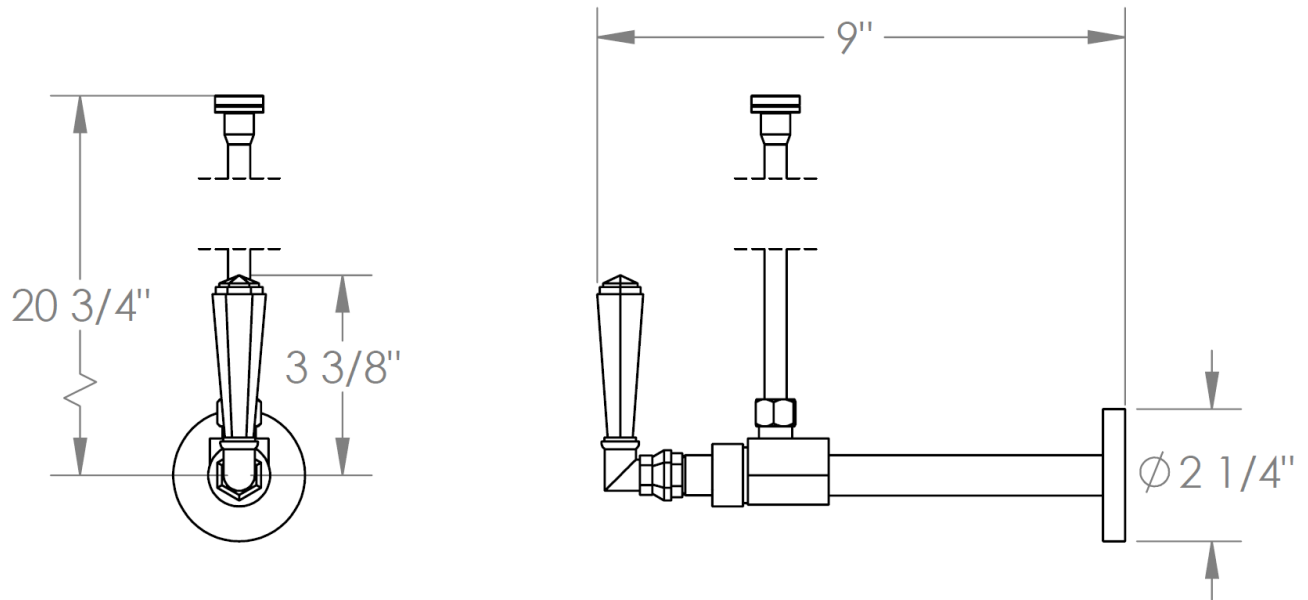

314-MAS7-
Toilet Angle Stop Kit
1/2" Sweat x 3/8" OD Compression

HANDLE TRIM OPTIONS

CRY4 – ROOSEVELT

CRY5 – MARMONT

T6 – NEWTON

XX – SHETFIELD

YY – NEWPORT