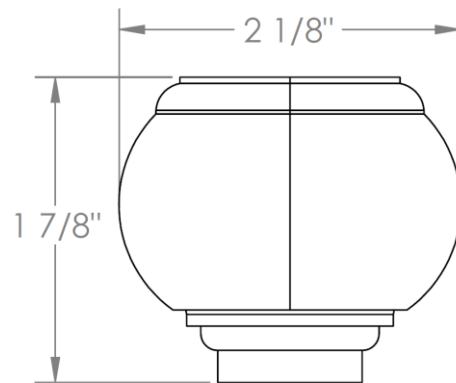

314-MAS7-
Toilet Angle Stop Kit
1/2" Sweat x 3/8" OD Compression

HANDLE TRIM OPTIONS

CRY4 – ROOSEVELT

CRY5 – MARMONT

T6 – NEWTON

XX – SHETFIELD

YY – NEWPORT