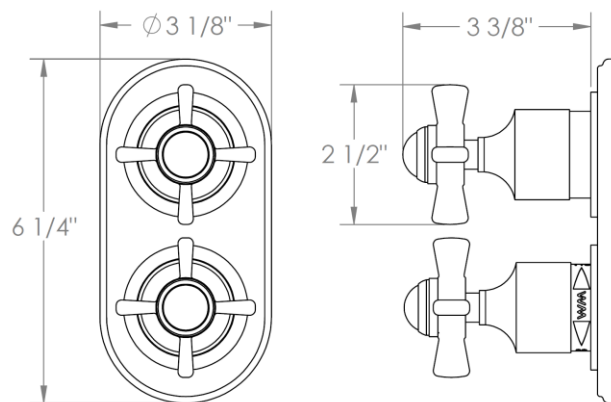

34-T25-S1

Trim Kit Only for Miniature Thermostatic Valve with Built-In Control
Requires SS-TH60, SS-TH70 or SS-TH80 concealed rough

WATERMARK DESIGNS 5/16/2019