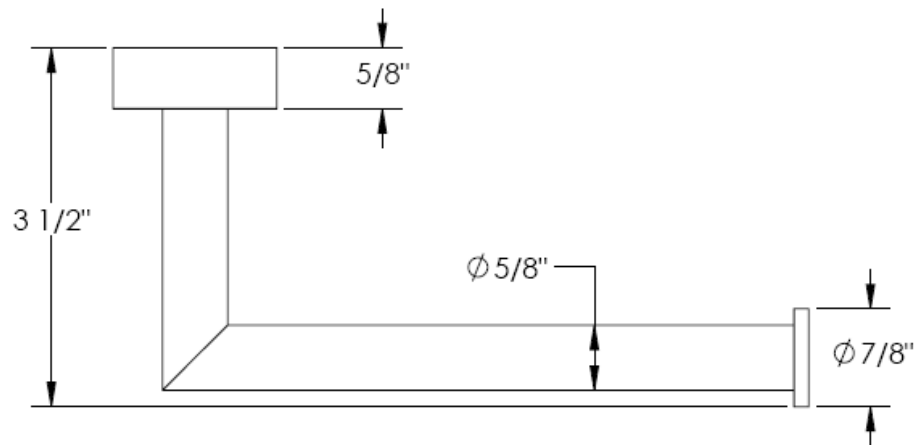

35-0.4SQ
Paper Holder

Meets the applicable requirements of ASME A112.18.1-2005/CSA B125.1-05, entitled "Plumbing Supply Fittings"

WATERMARK DESIGNS 2/15/2018

350 Dewitt Ave Brooklyn NY 11207 USA T 718 257 2800 F 718 257 2144 info@watermark-designs.com