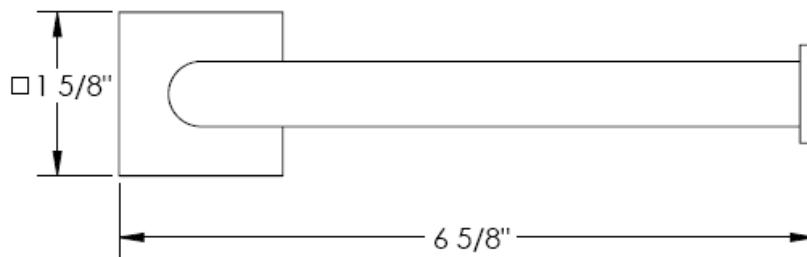

35-0.4SQ
Paper Holder

Meets the applicable requirements of ASME A112.18.1-2005/CSA B125.1-05, entitled "Plumbing Supply Fittings"

WATERMARK DESIGNS 2/15/2018

350 Dewitt Ave Brooklyn NY 11207 USA T 718 257 2800 F 718 257 2144 info@watermark-designs.com