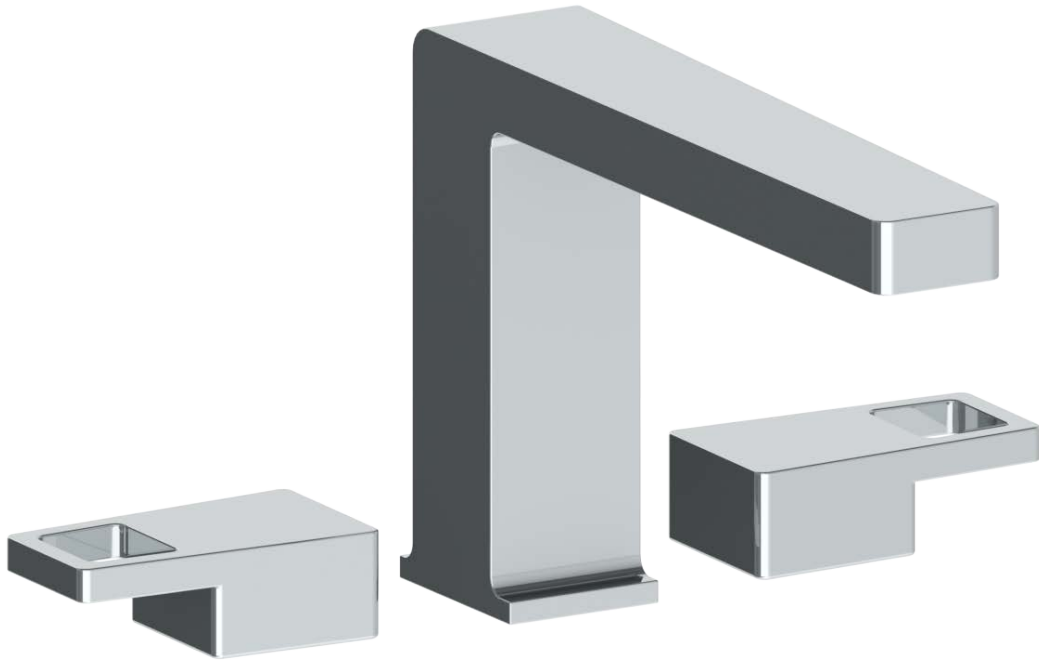

**35-8-ED2**

**Deck Mounted 3 Hole Bath Set**

Meets the applicable requirements of ASME A112.18.1-2005/CSA B125.1-05, entitled "Plumbing Supply Fittings"

**WATERMARK DESIGNS 8/1/2018**

350 Dewitt Ave Brooklyn NY 11207 USA T 718 257 2800 F 718 257 2144 info@watermark-designs.com