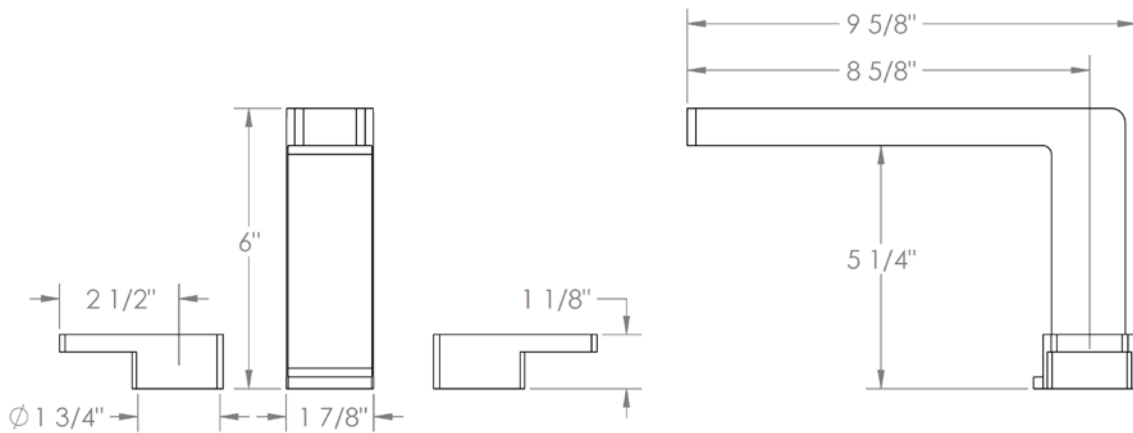

**35-8-ED2**

**Deck Mounted 3 Hole Bath Set**

Meets the applicable requirements of ASME A112.18.1-2005/CSA B125.1-05, entitled "Plumbing Supply Fittings"

**WATERMARK DESIGNS 8/1/2018**

350 Dewitt Ave Brooklyn NY 11207 USA T 718 257 2800 F 718 257 2144 info@watermark-designs.com