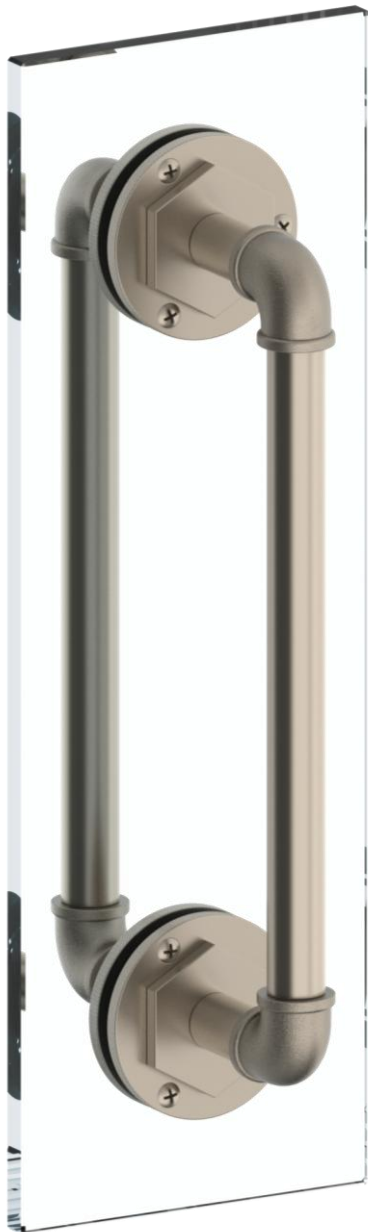

### 38-0.1- \_DDP

Glass Mounted Double Shower Door Pull  
For use with 1/2" thick glass with Ø1/2" holes  
Elan Vital Collection

MODEL NO.	CTC DIMENSION OF L
38-0.1-6DDP	6"
38-0.1-12DDP	12"
38-0.1-18DDP	18"
38-0.1A-DDP	24"