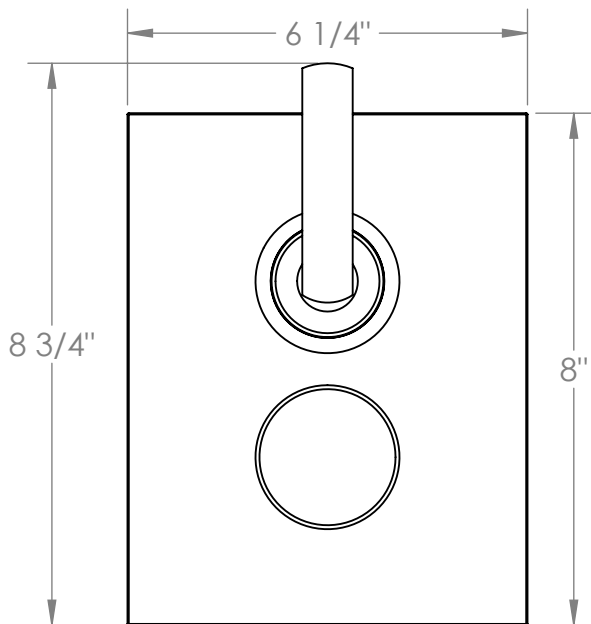

64-T20-BR4

Wall Mounted Shower Trim with built-in control

For use with SS-TH2000, SS-TH4000, or SS-THVD2 concealed rough

Meets the applicable requirements of ASME A112.18.1-2005/CSA B125.1-05, entitled "Plumbing Supply Fittings"