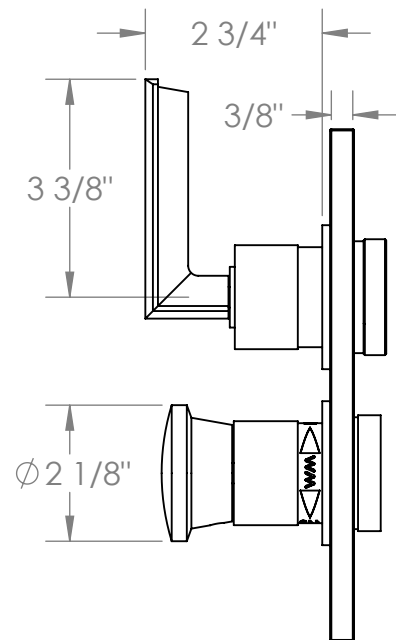

64-T20-BR4

Wall Mounted Shower Trim with built-in control

For use with SS-TH2000, SS-TH4000, or SS-THVD2 concealed rough

Meets the applicable requirements of ASME A112.18.1-2005/CSA B125.1-05, entitled "Plumbing Supply Fittings"