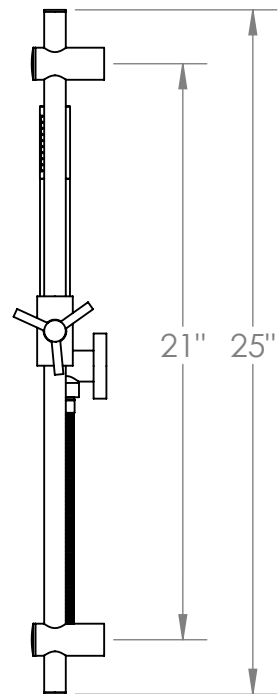

# 70-HSPB1-RNK8

Positioning Bar Shower Kit

Flow Rate: 1.75 GPM

Includes: ELB-TIT2 Wall Elbow, DS-4079 Hand Shower Hose, PB-8524 Positioning Bar and SH-SUT30 Hand Shower

Meets the applicable requirements of ASME A112.18.1-2005/CSA B125.1-05, entitled "Plumbing Supply Fittings"