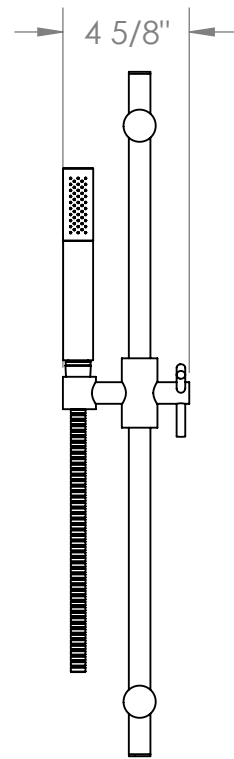

# 70-HSPB1-RNK8

Positioning Bar Shower Kit

Flow Rate: 1.75 GPM

Includes: ELB-TIT2 Wall Elbow, DS-4079 Hand Shower Hose, PB-8524 Positioning Bar and SH-SUT30 Hand Shower

Meets the applicable requirements of ASME A112.18.1-2005/CSA B125.1-05, entitled "Plumbing Supply Fittings"