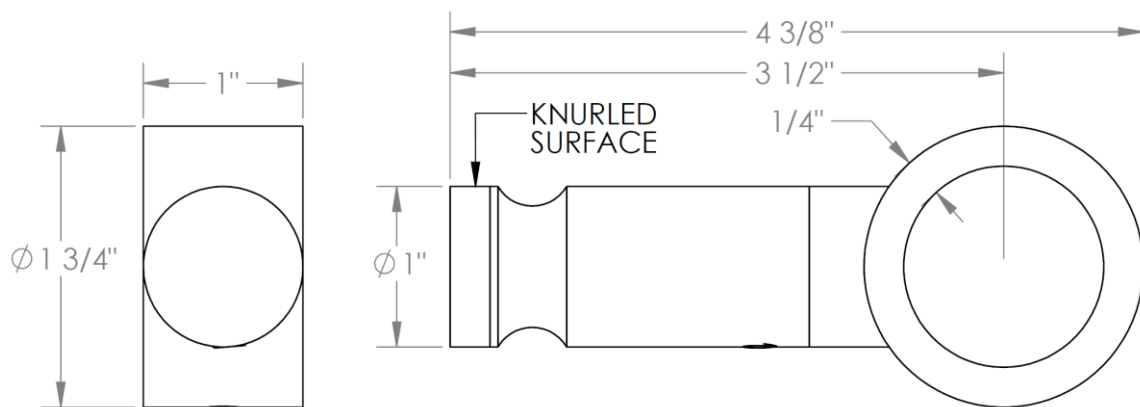

CON-URB-0.5

Hook for Console Legs
Urbane Collection

WATERMARK DESIGNS 9/26/2018