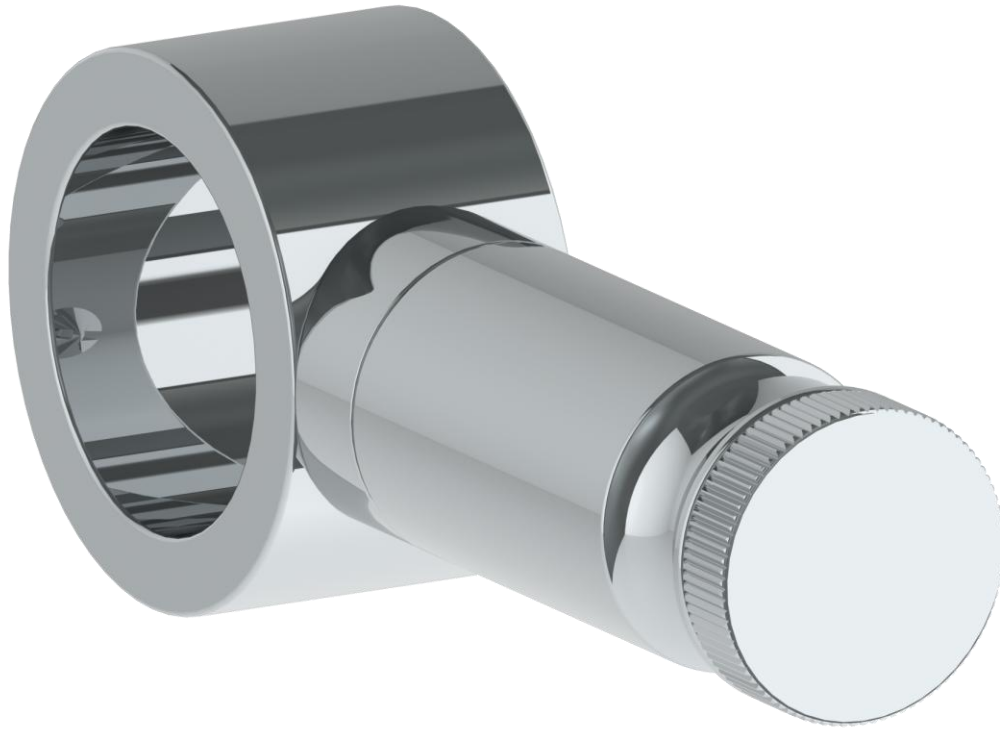

CON-URB-0.5

Hook for Console Legs
Urbane Collection

WATERMARK DESIGNS 9/26/2018