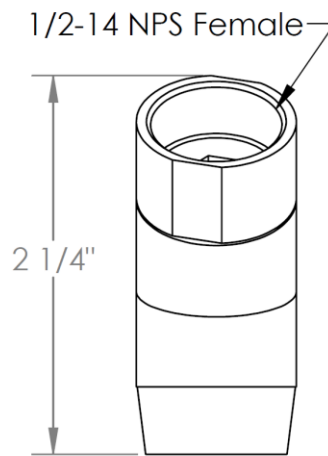

DM-ELB110

Deck Mounted Hand Shower Elbow

Meets the applicable requirements of ASME A112.18.1-2005/CSA B125.1-05, entitled "Plumbing Supply Fittings"

WATERMARK DESIGNS 4/18/2019

350 Dewitt Ave Brooklyn NY 11207 USA T 718 257 2800 F 718 257 2144 info@watermark-designs.com