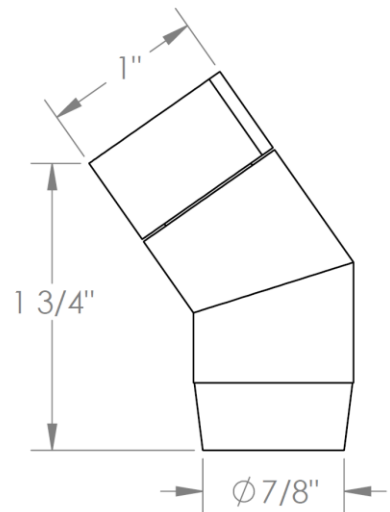

DM-ELB110

Deck Mounted Hand Shower Elbow

Meets the applicable requirements of ASME A112.18.1-2005/CSA B125.1-05, entitled "Plumbing Supply Fittings"

WATERMARK DESIGNS 4/18/2019

350 Dewitt Ave Brooklyn NY 11207 USA T 718 257 2800 F 718 257 2144 info@watermark-designs.com