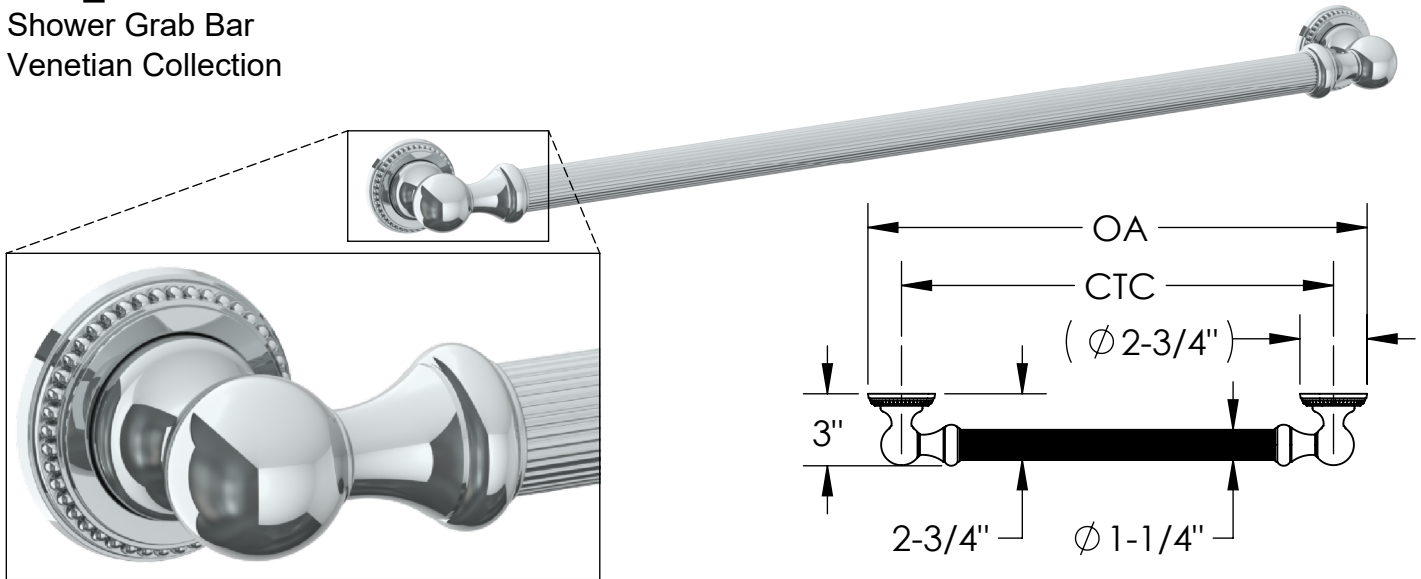

GB4_R
 Shower Grab Bar
 Venetian Collection

MODEL NO.	DIMENSION CTC	DIMENSION OA
<u>GB41R</u>	12"	14-3/4"
<u>GB42R</u>	16"	18-3/4"
<u>GB43R</u>	18"	20-3/4"
<u>GB44R</u>	24"	26-3/4"
<u>GB45R</u>	32"	34-3/4"

MODEL NO.	DIMENSION CTC	DIMENSION OA
<u>GB46R</u>	36"	38-3/4"
<u>GB47R</u>	42"	44-3/4"
<u>GB48R</u>	48"	50-3/4"

NOTES:

- ADA compliant when located and mounted into a structural support per ADA guidelines.
- The wall mounting plates on the grab bar must be mounted to the wall studs or a brace between the wall studs.