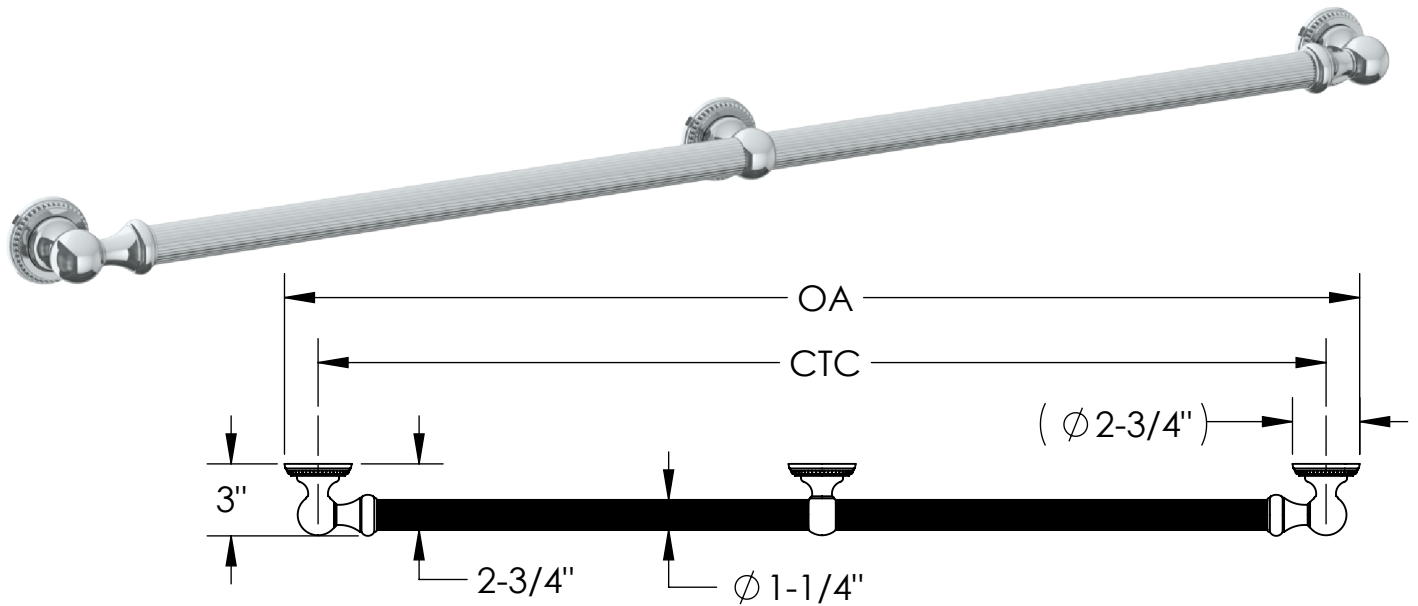

GB4_R
 Shower Grab Bar
 Venetian Collection

MODEL NO.	DIMENSION CTC	DIMENSION OA
<u>GB41R</u>	12"	14-3/4"
<u>GB42R</u>	16"	18-3/4"
<u>GB43R</u>	18"	20-3/4"
<u>GB44R</u>	24"	26-3/4"
<u>GB45R</u>	32"	34-3/4"

MODEL NO.	DIMENSION CTC	DIMENSION OA
<u>GB46R</u>	36"	38-3/4"
<u>GB47R</u>	42"	44-3/4"
<u>GB48R</u>	48"	50-3/4"

NOTES:

- ADA compliant when located and mounted into a structural support per ADA guidelines.
- The wall mounting plates on the grab bar must be mounted to the wall studs or a brace between the wall studs.