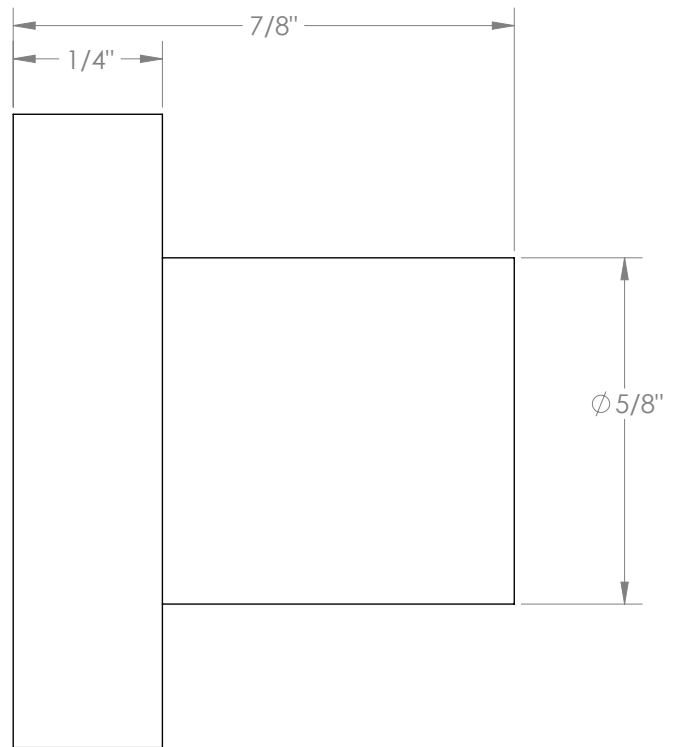

WATERMARK

BROOKLYN, NEW YORK

Loft 2.0

KB-232

1" Ø Cabinet Knob

- Professional Installation Required

Available in all finishes shown on the [Watermark Designs website](#)

Meets the applicable requirements of ASME A112.18.1-2005/CSA B125.1-05, entitled "Plumbing Supply Fittings".

Watermark Designs reserves the right to make revisions without notice to produce specifications. All product dimensions are nominal.

09/2023

350 Dewitt Ave. Brooklyn, NY 11207 USA | T: 1 718 257 2800 | F: 1 718 257 2144 | customerservice@watermark-designs.com