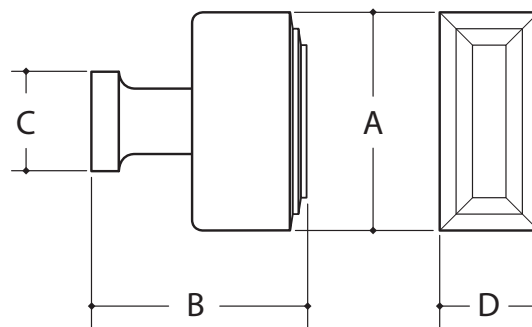

# WATER STREET

LAKWOOD NEW YORK

	<b>A</b>	<b>B</b>	<b>C</b>	<b>D</b>
8528 KNOB	1-1/4"	1-1/4"	9/16"	9/16"

Made to order with standard lead time of 2 - 4 weeks, dependent on finish selected.  
Expediting availability determined by the production levels at the time of order. Upcharge applies.  
Items that are available for Quick Ship will ship within 24 hours.