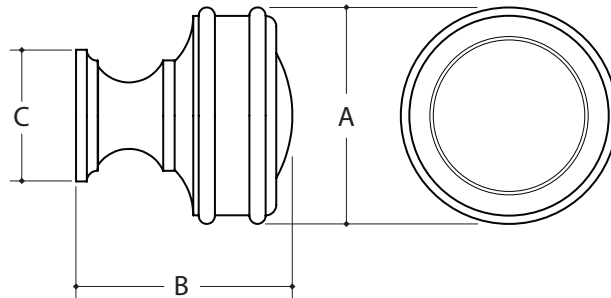

# WATER STREET

LAKWOOD NEW YORK

PORT ROYAL

		<b>A</b>	<b>B</b>	<b>C</b>
8531	KNOB	1-1/4"	1-1/4"	3/4"
8532	KNOB	1-1/2"	1-1/2"	29/32"

Hand hammering available.  
Made to order with standard lead time of 2 - 4 weeks, dependent on finish selected.  
Expediting availability determined by the production levels at the time of order. Upcharge applies.  
Items that are available for Quick Ship will ship within 24 hours.