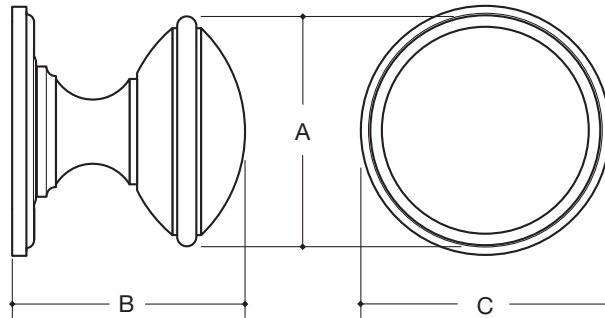

WATER STREET

LAKWOOD NEW YORK

PORT ROYAL

		A	B	C
8555 W/ 4384	KNOB & BACK PLATE	1"	1-5/32"	1-1/8"
8505 W/ 4345	KNOB & BACK PLATE	1-1/4"	1-11/32"	1-3/8"
8506 W/ 4346	KNOB & BACK PLATE	1-1/2"	1-1/2"	1-5/8"

Hand hammering available.

Made to order with standard lead time of 2 - 4 weeks, dependent on finish selected.

Expediting availability determined by the production levels at the time of order. Upcharge applies.