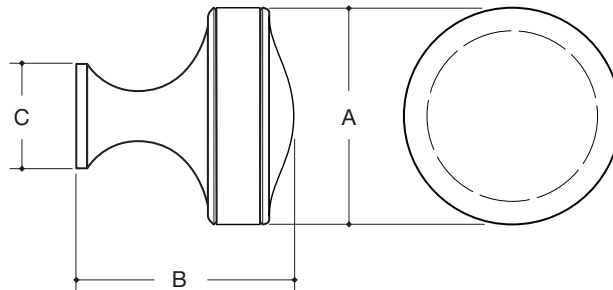

WATER STREET

LAKWOOD NEW YORK

		A	B	C
8560	KNOB	1"	1"	1/2"
8561	KNOB	1-1/4"	1-1/4"	19/32"
8562	KNOB	1-1/2"	1-1/2"	23/32"

Hand hammering available.
Made to order with standard lead time of 2 - 4 weeks, dependent on finish selected.
Expediting availability determined by the production levels at the time of order. Upcharge applies.
Items that are available for Quick Ship will ship within 24 hours.