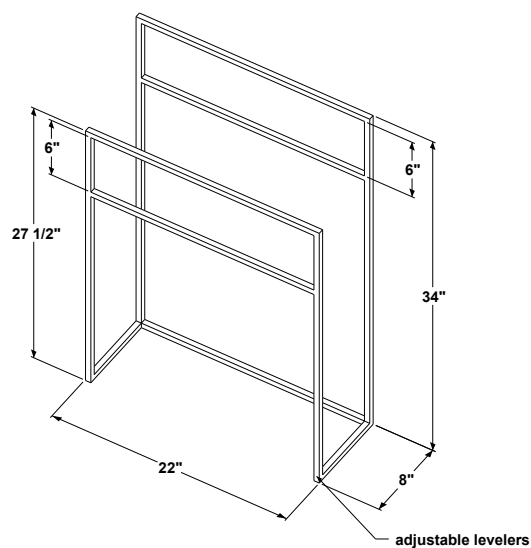

C2

Towel Holder **C2 22TH**

inch 8 depth x 22 length x 34 height mm 203 x 559 x 864

Feature

- Adjustable levelers

Material

- Pure grade 304 stainless steel , solid bar, with powder-coated finish

Finish and color

- stainless steel - matte black

WETSTYLE cannot be held responsible for any technical errors and reserves the right to make revisions without notice.

Approximate measurement. The manufacturer accept 1/4" (6.35mm) variance.