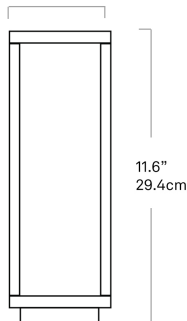

3.9 x 3.9" / 10 x 10cm

3 x 3"
7.8 x 7.8cm

LED

dimmable

IP54

LD0258

	White	B3		Dark grey	N3
	Rust	R3			

Home

Lighting specifications

source	LED
type	SMD
total power	2.2 W
power LED	2.2 W
color temperature	3000 K
lumen lamp	165 lm
lumen LED	260 lm
beam angle	30°
CRI	> 80
class	F
dimmer	TOUCH DIMMER
motion sensor	NO

ACCESSORIES

LD0258RB

Ø 7.5 cm • IP20

■ black

LD0340RA

6 cm • 13.5cm • 4.5cm • 2.2 W
• IP20

■ black

LD0350RP

33 cm • 51cm • 5.8cm • 2.2 W
• IP20

■ black

zafferano
A M E R I C A