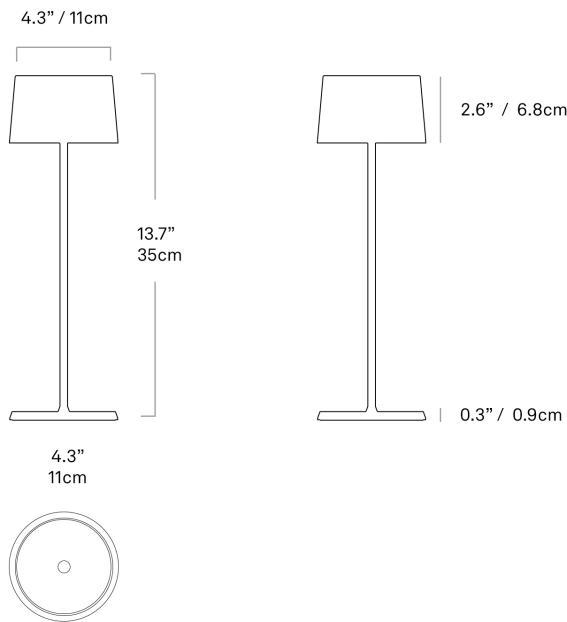

Olivia table

- Battery-powered portable LED light
- Elegant contemporary design provides direct illumination
- Suitable for outdoor use. (Note: Metallic Leaf or Glossy Metallic finishes should not be left outdoors.)
- Die-cast painted aluminum body
- Prismatic polycarbonate diffuser
- Light lasts approx. 9 hours; charging time approx. 6 hours
- Full-range touch-dimming with memory of the most recent setting
- Induction charging base and N. American plug included
- 144-150 lumens, LED/CRI>80/120 volt/2.2W
- 3 color temperature settings: 2200K / 2700K / 3000K
- Multi-lamp charging accessories available separately
- IP65 rating protection

Lighting specifications

source	LED
type	SMD
total power	2.2W
power LED	2.0W
color temperature	2200K/ 2700K /3000K
lumen lamp	144 - 150 lm
lumen LED	245 - 262 lm
beam angle	100°
CRI	> 80
class	E
dimmer	TOUCH DIMMER
motion sensor	NO

■ nero

LD0870RP

Charging Carpet

11.4" • 18.5" • 1.6" • 2.2W
•IP20

■ nero